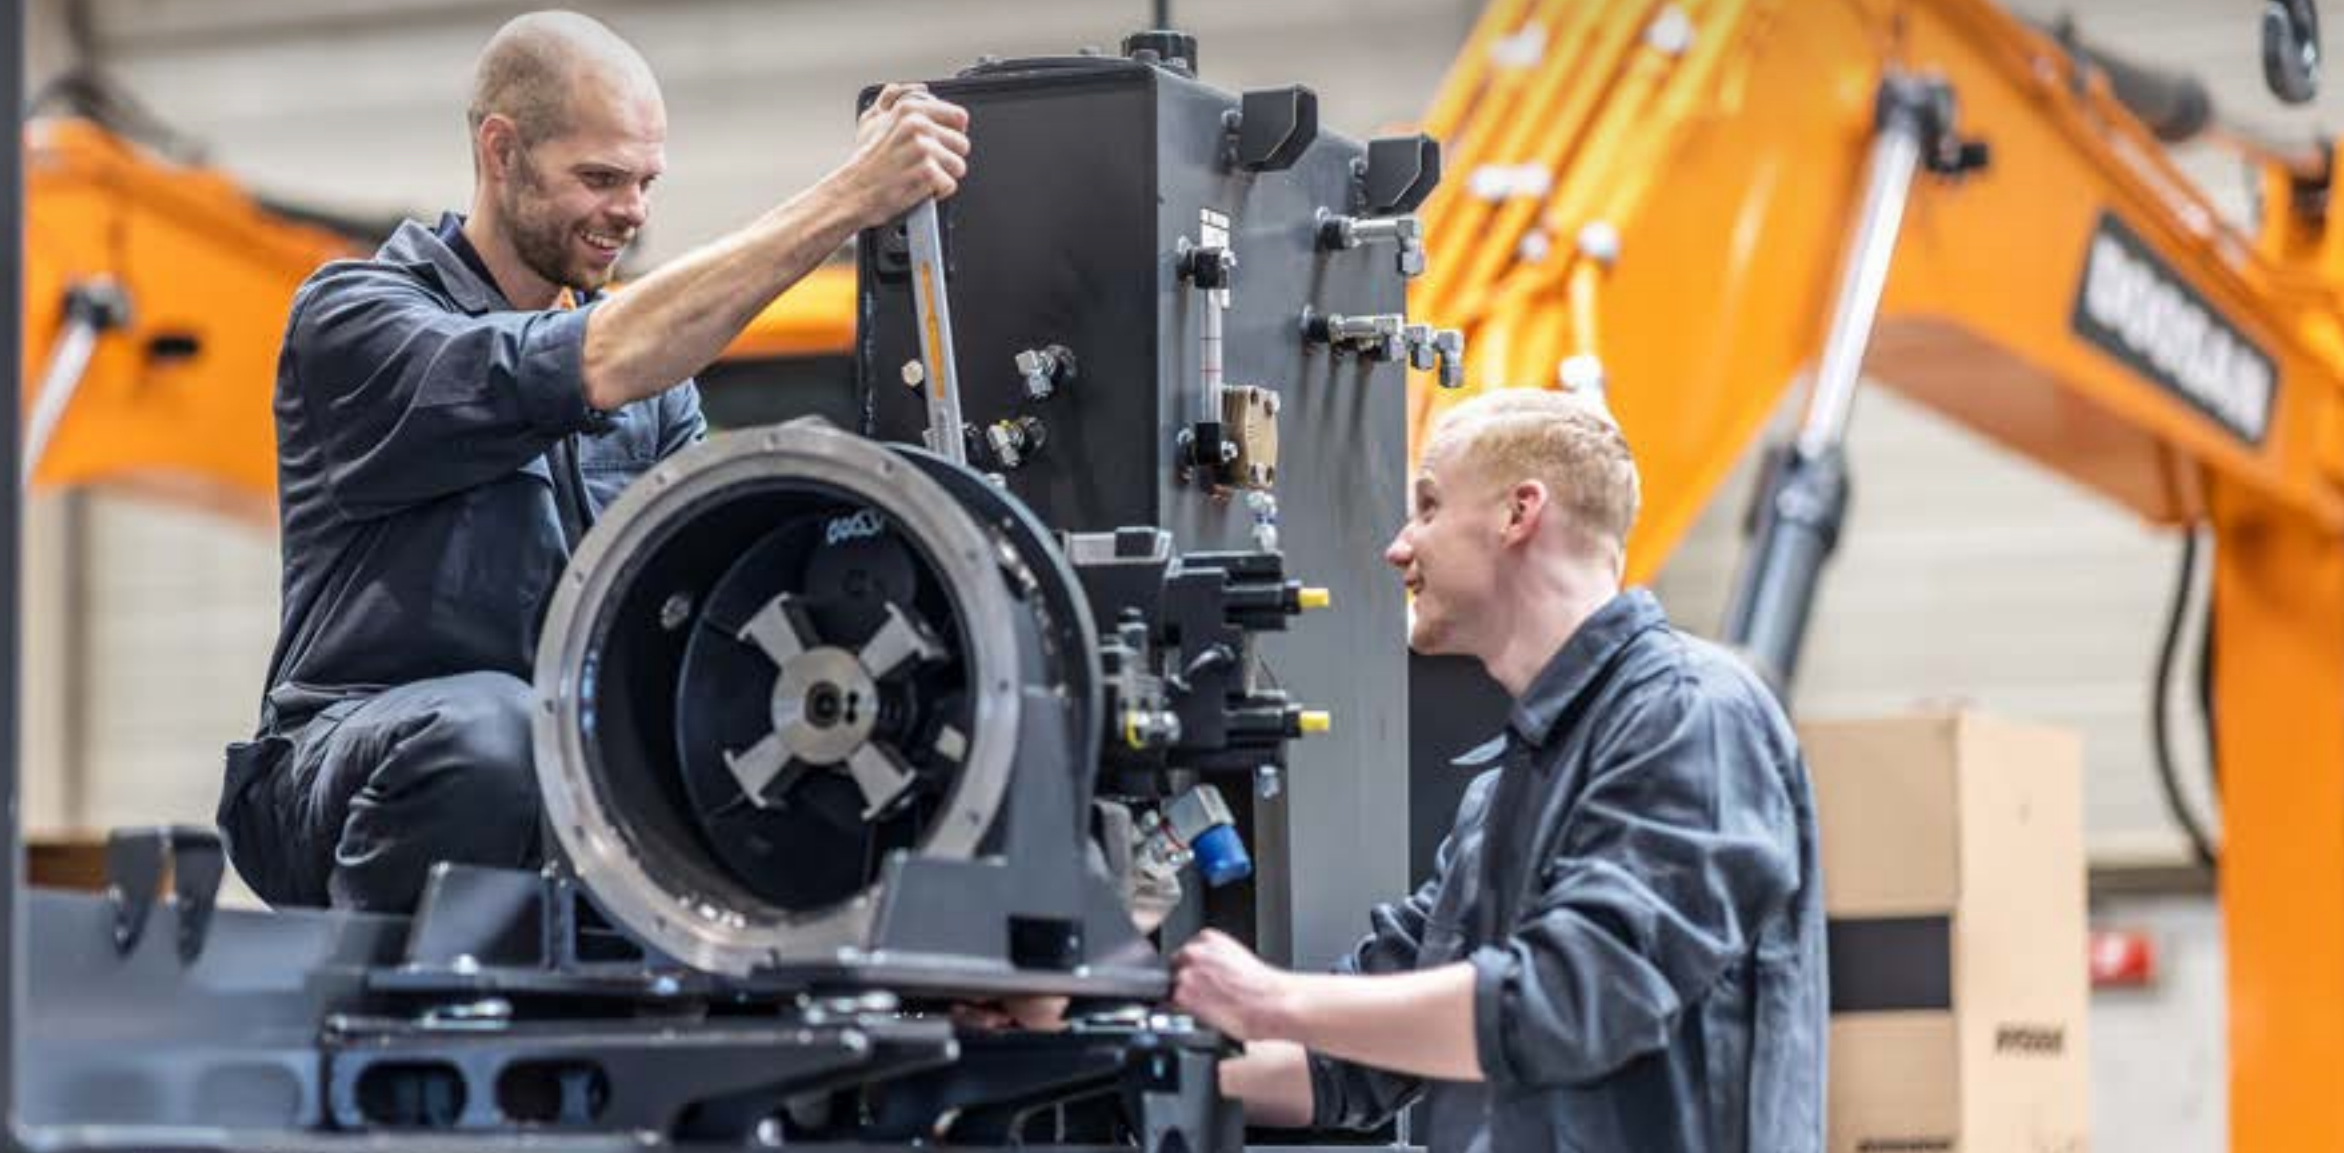

Waarom emissieloos werken?